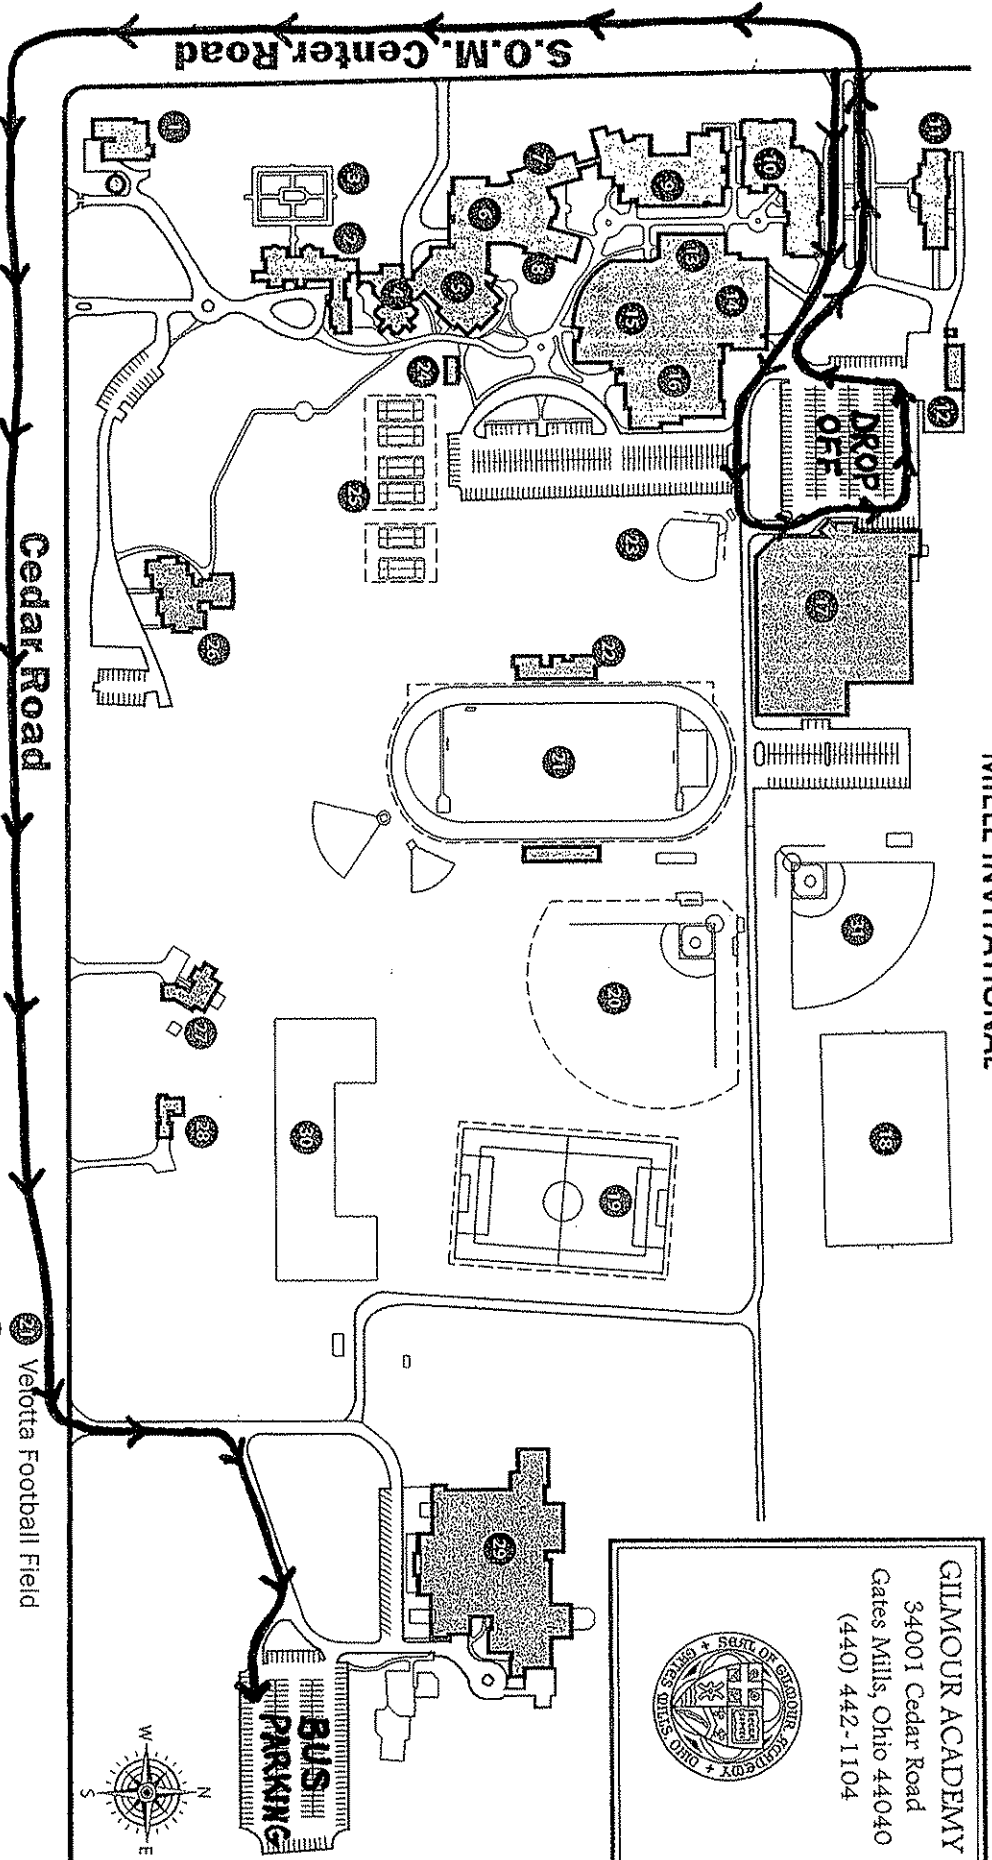

MIELE INVITATIONAL

GILMOUR ACADEMY
 34001 Cedar Road
 Gates Mills, Ohio 44040
 (440) 442-1104

See Map #2

- 1 Holy Cross House
- 2 Tudor House
- 3 Tudor Gardens
- 4 Br. Theophane Commons
- 5 Our Lady Chapel
- 6 Science & Technology Center
- 7 School Office / Guidance
- 8 St. Thomas More Library
- 9 Classroom Building
- 10 Kelley Middle School & Art Center
- 11 Performing Arts Building
- 12 Transportation Building
- 13 Locker Rooms
- 14 Field House
- 15 Gymnasium
- 16 Natatorium
- 17 Ice Arena
- 18 Soccer Field
- 19 Varsity Soccer Field
- 20 Figgie Baseball Field
- 21 Vefotta Football Field
- 22 Weber Stadium
- 23 Softball / Practice Field
- 24 Cottage
- 25 Tennis Courts
- 26 Student Residence
- 27 Faculty Residence & Conference Center
- 28 Century House
- 29 Montessori & Lower School
- 30 St. Mary's Lake
- 31 Softball / Baseball Field